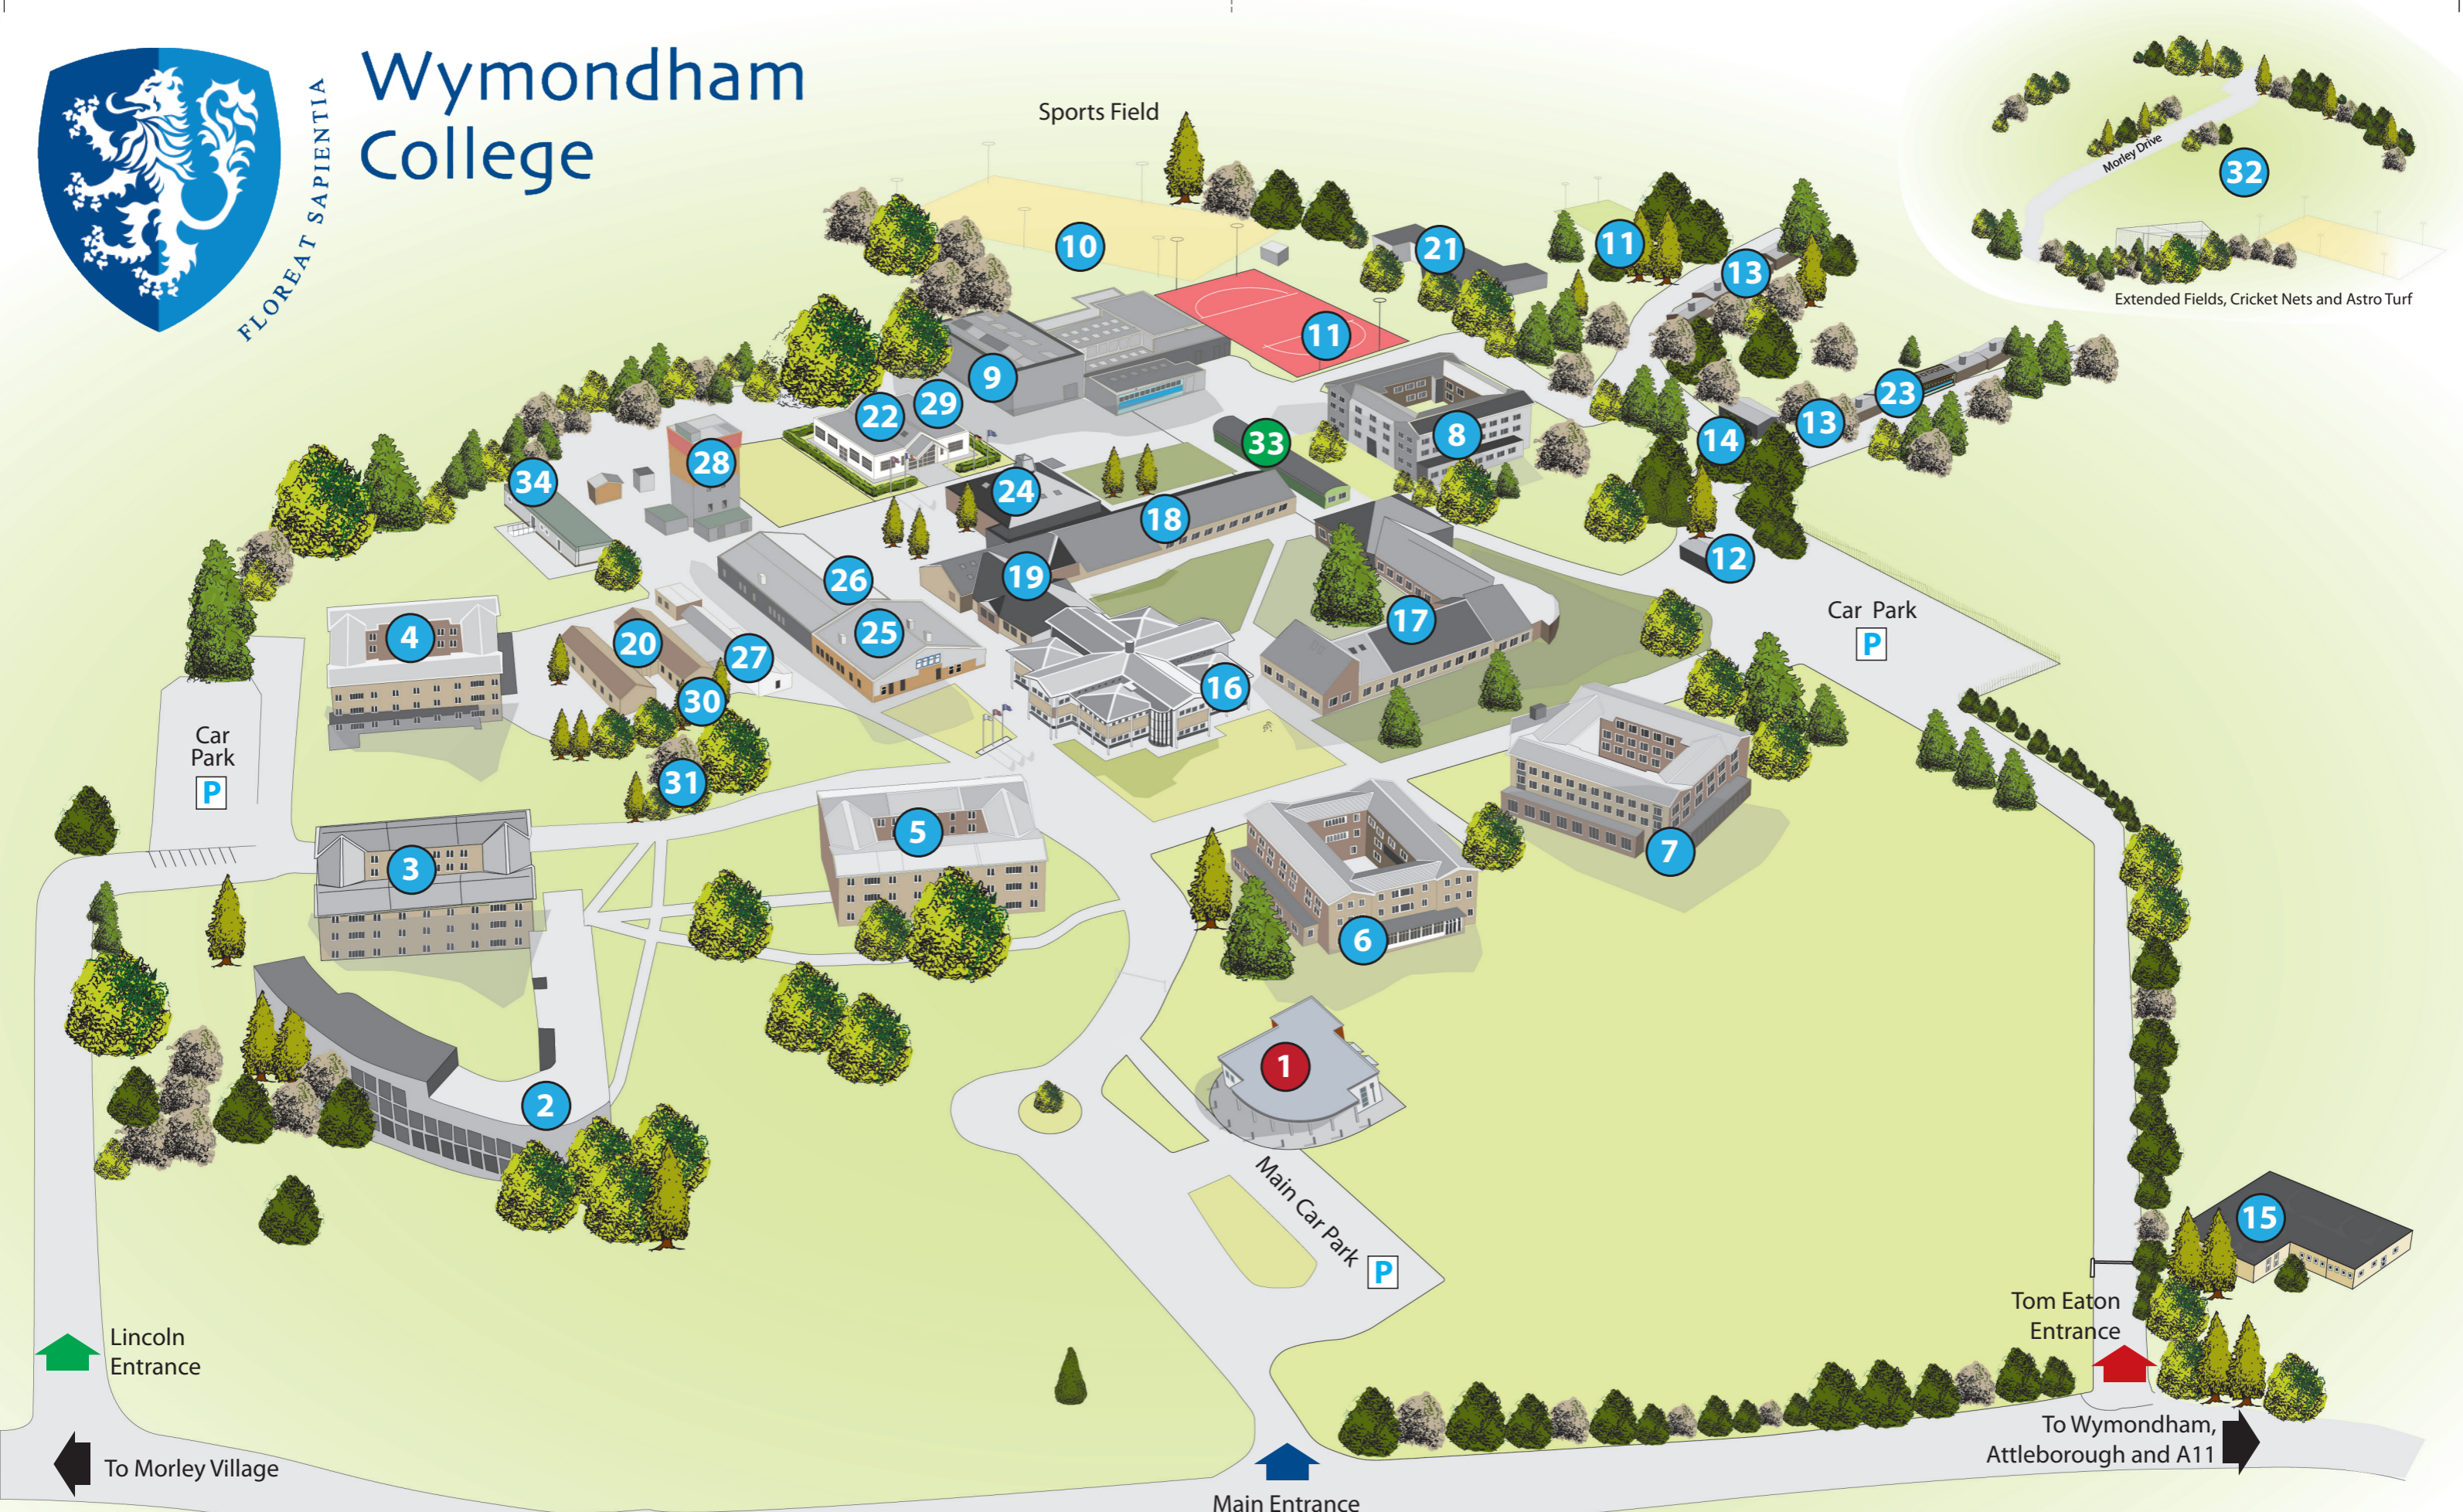

# Wymondham College

\* Published by Location Maps Ltd. Telephone: 0800 7314 084 www.locationmaps.com© U.K. All rights reserved.

- 1. Reception
- 2 & 3. Lincoln Sixth Form Centre
- 4. Kett Hall
- 5. Peel Hall
- 6. Fry Hall
- 7. Cavell Hall

- 8. New Hall
- 9. Sports Centre & Swimming Pool
- 10. Astro Turf
- 11. Tennis Courts
- 12. Combined Cadet Force Hut
- 13. Staff Houses

- 14. Norfolk Duke of Edinburgh Award Office
- 15. Tom Eaton Centre
- 16. Design Technology, Art & ICT
- 17. English, Humanities & Drama
- 18. Business Studies, Law & Politics

- 19. Science
- 20. Student Service Centre
- 21. Music
- 22. The International Centre
- 23. Medical Centre
- 24. Library

- 25. Staff Room & Parent & Staff Support Office
- 26. Refectory
- 27. Estates
- 28. Water Tower
- 29. PSA Shop

- 30. Memorial Garden
- 31. Pond
- 32. Pavilion
- 33. Chapel
- 34. Maths